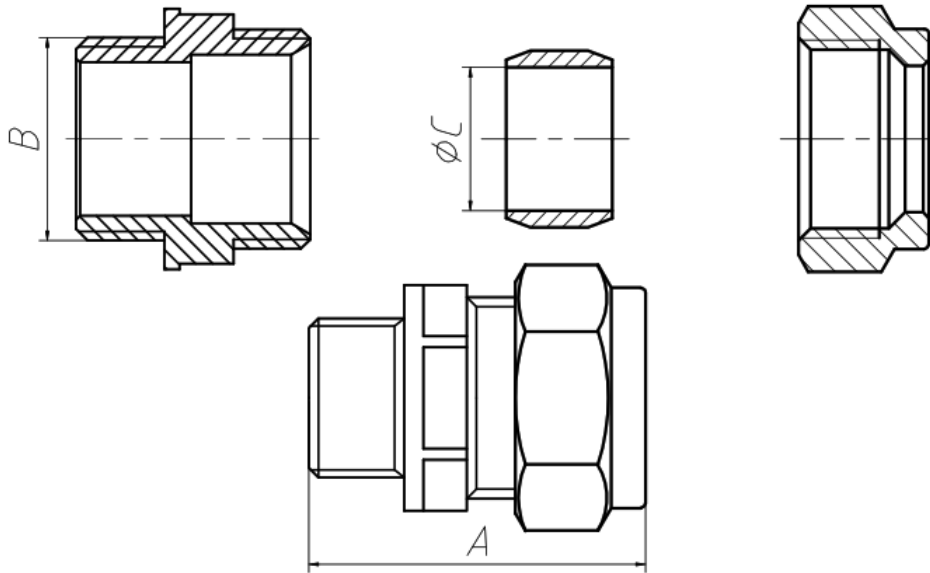

Dimensions

MF 8mm x 1/4" M STR Comp Coupler	28	G1/4"	8	Brass
MF 8mm x 3/8" M STR Comp Coupler	29.5	G3/8"	8	Brass
MF 10mm x 1/4" M STR Comp Coupler	29.5	G1/4"	10	Brass
MF 10mm x 3/8" M STR Comp Coupler	31.5	G3/8"	10	Brass
MF 10mm x 1/2" M STR Comp Coupler	32.5	G1/2"	10	Brass
MF 15mm x 1/4" M STR Comp Coupler	31	G1/4"	15	Brass
MF 15mm x 3/8" M STR Comp Coupler	32.5	G3/8"	15	Brass
MF 15mm x 1/2" M STR Comp Coupler	33	G1/2"	15	Brass
MF 15mm x 3/4" M STR Comp Coupler	36.5	G3/4"	15	Brass
MF 22mm x 1/2" M STR Comp Coupler	38	G1/2"	22	Brass
MF 22mm x 3/4" M STR Comp Coupler	37	G3/4"	22	Brass
MF 22mm x 1" M STR Comp Coupler	42	G1"	22	Brass
MF 28mm x 1" M STR Comp Coupler	41	G1"	28	Brass
MF 28mm x 1.1/4" M STR Comp Coupler	40	G1 1/4"	28	Brass
MF 35mm x 1.1/4" M STR Comp Coupler	45	G1 1/4"	35	Brass
MF 42mm x 1.1/2" M STR Comp Coupler	51	G1 1/2"	42	Brass
MF 54mm x 2" M STR Comp Coupler	55.5	G2"	54	Brass
Description	A	B	C	Colour