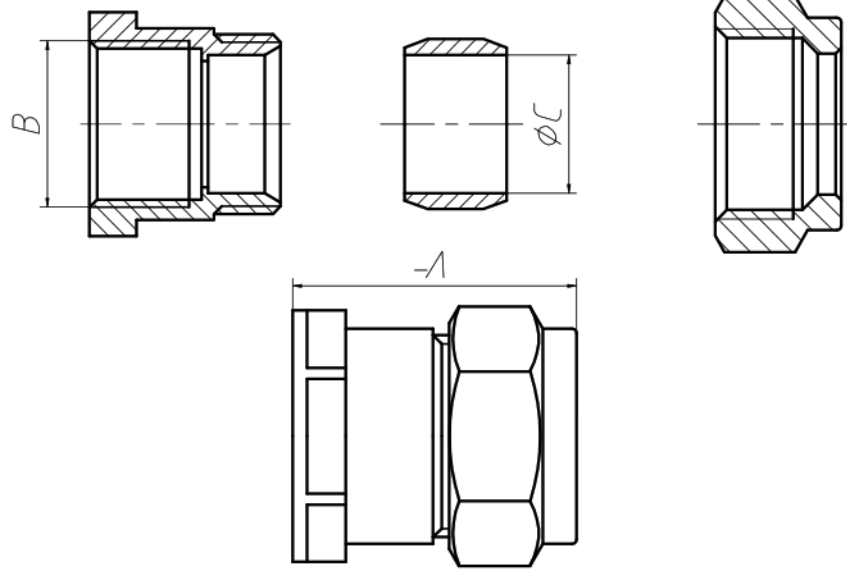

Dimensions

MF STR COMP CONNECTOR 8mm x 1/4" F	26.5	G1/4"	8	Brass
MF STR COMP CONNECTOR 8mm x 3/8" F	27.5	G3/8"	8	Brass
MF STR COMP CONNECTOR 10mm x 1/4" F	30	G1/4"	10	Brass
MF STR COMP CONNECTOR 10mm x 3/8" F	30.5	G3/8"	10	Brass
MF STR COMP CONNECTOR 10mm x 1/2" F	33	G1/2"	10	Brass
MF STR COMP CONNECTOR 15mm x 1/4" F	30.5	G1/4"	15	Brass
MF STR COMP CONNECTOR 15mm x 3/8" F	30.5	G3/8"	15	Brass
MF STR COMP CONNECTOR 15mm x 1/2" F	34.5	G1/2"	15	Brass
MF STR COMP CONNECTOR 15mm x 3/4" F	37	G3/4"	15	Brass
MF STR COMP CONNECTOR 22mm x 1/2" F	38.5	G1/2"	22	Brass
MF STR COMP CONNECTOR 22mm x 3/4" F	39	G3/4"	22	Brass
MF STR COMP CONNECTOR 22mm x 1" F	40	G1"	22	Brass
MF STR COMP CONNECTOR 28mm x 1" F	43	G1"	28	Brass
MF STR COMP CONNECTOR 35mm x 1.1/4" F	49	G1 1/4"	35	Brass
MF STR COMP CONNECTOR 42mm x 1.1/2" F	50	G1 1/2"	42	Brass
MF STR COMP CONNECTOR 54mm x 2" F	55.5	G2"	54	Brass
Description	A	B	C	Colour