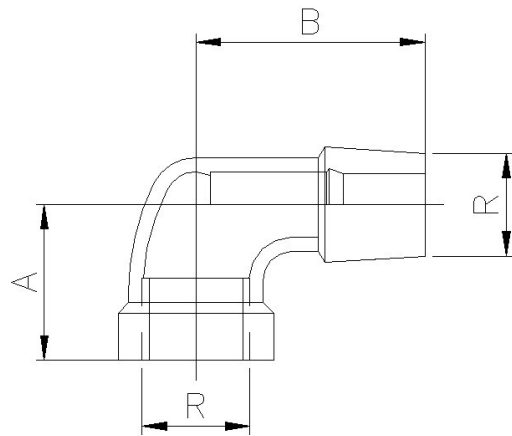

Art0092 Stainless Steel 90 Degree Street Elbow (Male/Female)

Features

1. Made of AISI 316 (Casting).
2. Thread according to ISO 7-1 (EN 10226-1) Std.
3. Dimensions according to ISO 4144 Std.
4. Max. Working pressure 20 Bar (S-150).
5. Temperature ratings -20 °C to 220 °C.

General Dimensions

Ref	Size (R)	Dimensions (mm)	
		A	B
0092 02	1/4"	19	27
0092 03	3/8"	23	29
0092 04	1/2"	27	35
0092 05	3/4"	32	40
0092 06	1"	38	46
0092 07	1 1/4"	45	54
0092 08	1 1/2"	48	57
0092 09	2"	57	70
0092 10	2 1/2"	69	83
0092 11	3"	78	94
0092 12	4"	96	115