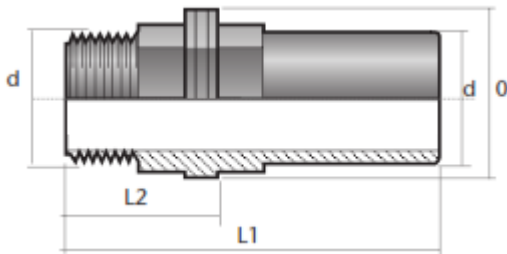

TC93 ABS Plastic Tank Connectors (Plain/Threaded)

- Plain / BSP Threaded
- Available in ABS & PVC

d	L	L1	O	Kg. ABS	Kg. PVC
1/2"	76	42	28	0.03	0.040
3/4"	76	42	33	0.04	0.054
1"	101	55	46	0.083	0.110
1 1/4"	120	70	50	0.135	0.170
1 1/2"	127	73	60	0.174	0.230
2"	152	85	80	0.295	0.395
2 1/2"	165	90	90	0.385	0.510
3"	202	112	112	0.578	0.770
4"	230	130	135	1.15	1.510