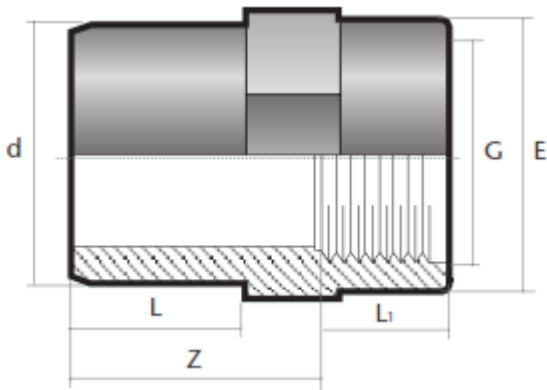

AD32 ABS Female Straight Adaptor

- Plain / BSP Threaded

dxG	L	L1	E	Z	C	Kg. ABS	Kg. PVC
1/2" x 1/2"	16	15	28	24	30	0.019	0.023
3/4" x 3/4"	19	16.3	34	27	36	0.022	0.028
1" x 1"	22	19.1	42	30	46	0.036	0.046
1 1/4" x 1 1/4"	26	21.4	51	36	55	0.052	0.070
1 1/2" x 1 1/2"	31	21.4	58	41	60	0.057	0.075
2" x 2"	38	25.7	75	48	75	0.100	0.130
2 1/2" x 2 1/2"	44	30.2	89	58	90	0.190	0.225
3" x 3"	51	33.3	103	66	105	0.255	0.330
4" x 4"	61	39.3	130	76	130	0.410	0.510