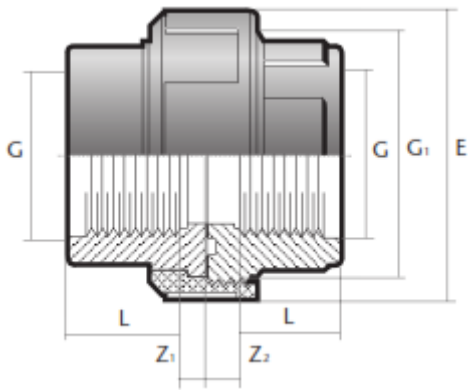

UN81 UPVC Plastic Socket Unions (Threaded)

- BSP Threaded
- Available in ABS & PVC

G	L	Z1	Z2	G1	E	Kg. PVC
3/8"	11.4	5.6	12.6	3/4"	67	0.032
1/2"	15.0	4	11.0	1"	42	0.045
3/4"	16.3	5.7	12.7	1 1/4"	52	0.072
1"	19.1	5.9	12.9	1 1/2"	59	0.100
1 1/4"	21.4	7.6	16.6	2"	72	0.160
1 1/2"	21.4	12.6	23.6	2 1/4"	79	0.220
2"	25.7	15.3	30.3	2 3/4"	96	0.400
2 1/2"	30.2	16.8	31.8	3 1/2"	119	0.635
3"	33.3	22.7	35.7	4"	134	0.850
4"	39.3	26.7	39.7	5"	163	1.260