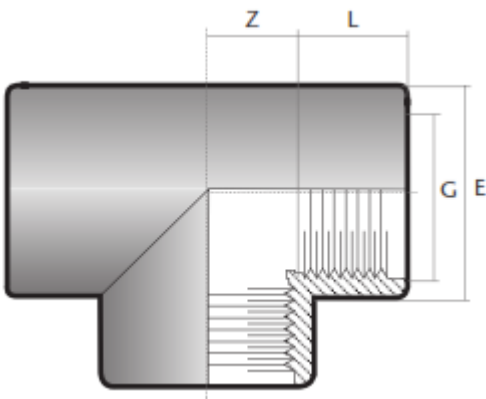

UPVC Plastic Equal Tees (Threaded)

- BSP Threaded
- Available in ABS & PVC

G	L	Z	E	Kg. ABS	Kg. PVC
3/8"	11.4	11.6	23.5	0.014	0.018
1/2"	15.0	12.0	27	0.019	0.030
3/4"	16.3	16.7	33.5	0.029	0.050
1"	19.1	19.9	42	0.052	0.080
1 1/4"	21.4	27.6	51	0.080	0.120
1 1/2"	21.4	37.6	61	0.160	0.240
2"	25.7	46.3	75	0.286	0.425
2 1/2"	30.2	53.8	89	0.380	0.560
3"	33.3	65.7	106	0.663	1.000
4"	39.3	79.7	129	1.094	1.310