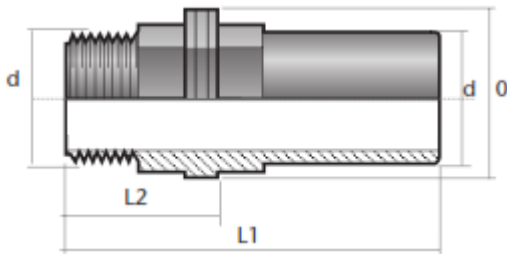

TC93 UPVC Plastic Tank Connectors (Plain/Threaded)

- Plain / BSP Threaded
- Available in ABS & PVC

d	L	L1	O	Kg. ABS	Kg. PVC
1/2"	76	42	28	0.03	0.040
3/4"	76	42	33	0.04	0.054
1"	101	55	46	0.083	0.110
1 1/4"	120	70	50	0.135	0.170
1 1/2"	127	73	60	0.174	0.230
2"	152	85	80	0.295	0.395
2 1/2"	165	90	90	0.385	0.510
3"	202	112	112	0.578	0.770
4"	230	130	135	1.15	1.510