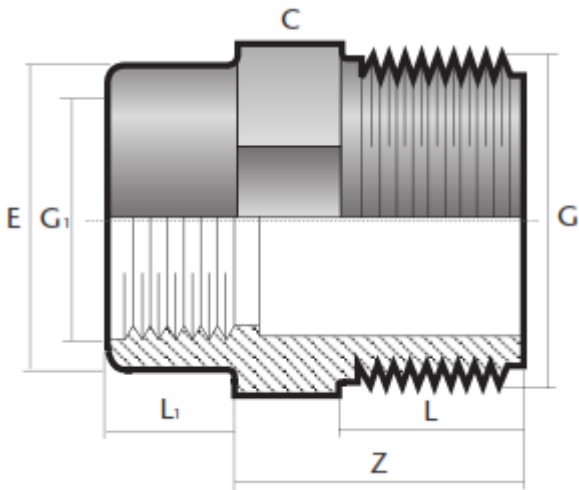

RE61 UPVC Plastic Reducing Bush (Long Pattern, Threaded)

- BSP Threaded
- Available in ABS & PVC

G x G1	L	L1	Z	E	C	Kg. ABS	Kg. PVC
1/2" x 3/8"	15.0	11.4	24	23	24	0.009	0.012
3/4" x 3/8"	16.3	11.4	25	23	30	0.012	0.016
3/4" x 1/2"	16.3	15.0	26	28	30	0.016	0.020
1" x 3/8"	19.1	11.4	28	23	36	0.019	0.025
1" x 1/2"	19.1	15.0	29	28	36	0.020	0.026
1" x 3/4"	19.1	16.3	30	34	36	0.020	0.026
1 1/4" x 1/2"	21.4	15	33	28	46	0.031	0.042
1 1/4" x 3/4"	21.4	16.3	34	34	46	0.032	0.043
1 1/4" x 1"	21.4	19.1	33	42	46	0.034	0.046
1 1/2" x 3/4"	21.4	16.3	34	34	50	0.045	0.060
1 1/2" x 1"	21.4	19.1	34	42	50	0.043	0.055
1 1/2" x 1 1/4"	21.4	21.4	34	51	55	0.045	0.060
2" x 1"	25.7	19.1	37	42	65	0.072	0.097
2" x 1 1/4"	25.7	21.4	37	51	65	0.071	0.094
2" x 1 1/2"	25.7	21.4	37	58	65	0.072	0.096
2 1/2" x 1 1/4"	30.2	21.4	43	51	80	0.106	0.140
2 1/2" x 1 1/2"	30.2	21.4	43	58	80	0.105	0.138
2 1/2" x 2"	30.2	25.7	43	72	80	0.107	0.142
3" x 1 1/2"	33.3	21.4	47	58	95	0.147	0.200
3" x 2"	33.3	25.7	47	72	95	0.155	0.210
3" x 2 1/2"	33.3	30.2	47	89	95	0.161	0.215
4" x 2"	39.3	25.7	53	72	120	0.250	0.325
4" x 2 1/2"	39.3	30.2	53	89	120	0.265	0.330
4" x 3"	39.3	33.3	53	103	120	0.270	0.350