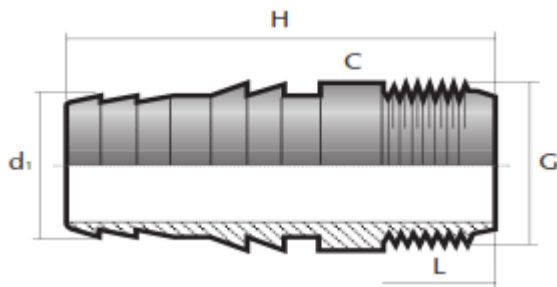

HN61 UPVC Hose Adaptors (Male Threaded)

- BSP Threaded
- Available in ABS & PVC

G	d1	L	H	C	Kg. ABS	Kg. PVC
1/4"	12	11	52	19	0.008	0.008
3/8"	16	11.4	64	19	0.015	0.015
1/2"	20	15.0	70	24	0.020	0.020
3/4"	25	16.3	76	30	0.030	0.030
1"	32	19.1	80	36	0.050	0.050
1 1/4"	40	21.4	92	46	0.070	0.070
1 1/2"	50	21.4	99	55	0.118	0.118
2"	60	25.7	118	65	0.190	0.190