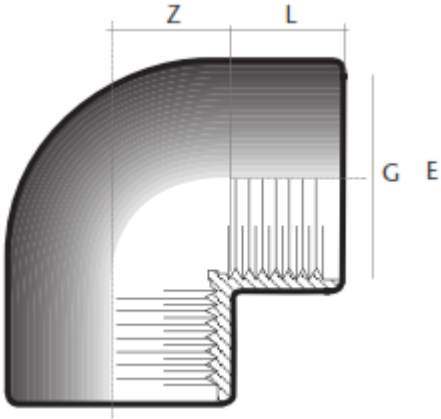

EL51 UPVC 90° Elbows (Threaded)

- BSP Threaded
- Available in ABS & PVC

G	L	Z	E	Kg. ABS	Kg. PVC
3/8"	11.4	11.6	23.5	0.010	0.015
1/2"	15.0	12.0	26.5	0.011	0.022
3/4"	16.3	16.7	32.5	0.020	0.037
1"	19.1	19.9	41	0.036	0.060
1 1/4"	21.4	27.6	50	0.054	0.095
1 1/2"	21.4	37.6	60	0.122	0.180
2"	25.7	46.3	75	0.233	0.340
2 1/2"	30.2	53.8	89	0.308	0.436
3"	33.3	65.7	106	0.538	0.770
4"	39.3	79.7	129	0.810	1.020